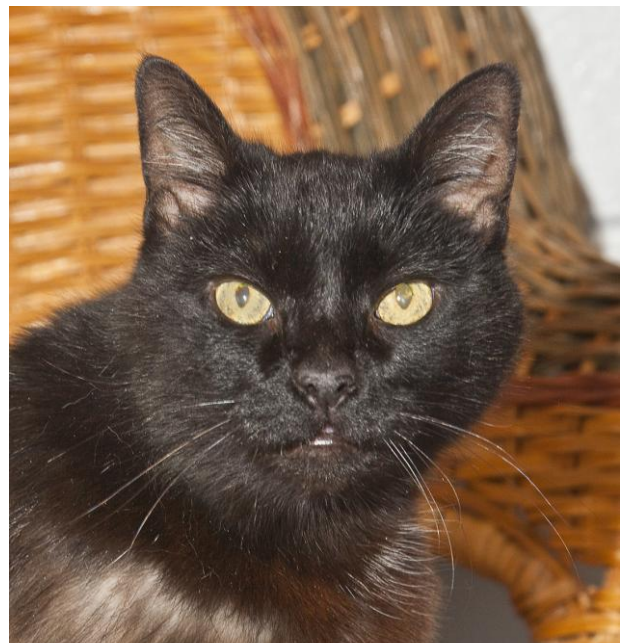

CRITTER CORNER

Why not start your pet search at your local county animal shelter? For more information about our featured pets, or about any of the wonderful pets at the shelter, call 732-657-8086. You can also see some of the great pets that are available on the web at www.petfinder.com/shelters/NJ62

It's the March Madness Adoptathon at the Ocean County Animal Facility. Adoption fees will be waived for all adoptions from 3/22 to 3/28. Find your best friend—adopt a cat or dog!

Leela—Tiger DSH
“A Cat to the Core”

Leela is a very pretty, petite, 1½ year old, female, Tiger DSH. Leela is affectionate, personable, and frisky—a cat to the core. Leela is the perfect match for the true cat lover. Call 732-657-8086 to find out more about Leela and/or our other wonderful cats and kittens.

Dove—Black DSH
“Lovie Dovie”

Dove is a precious, black, 8 year old, female black DSH. Dove is a sweet little love bunny and she has the most adorable purr. She got her name because she purrs like a dove (or a raccoon as one of the staffers says). Dove will make your house a home.