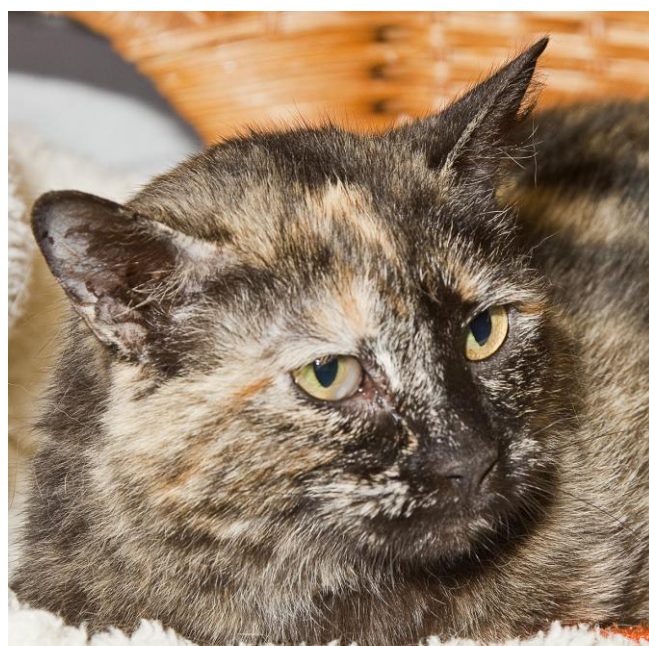

CRITTER CORNER

Why not start your pet search at your local county animal shelter? For more information about our featured pets, or about any of the wonderful pets at the shelter, call 732-657-8086. You can also see some of the great pets that are available on the web at www.petfinder.com/shelters/NJ62. We also need Foster Homes. If you are interested in Fostering, please ask for a representative from the Volunteer Auxiliary if you would like to contribute by being a Foster Home.

Elmer—Beagle
“Just Elmer, No Wabbit”

Elmer is a very sweet, ~10 year old, adult, male Beagle. Elmer is very affectionate, calm, boy who acts like a much younger dog. Elmer will make a great pet for someone who wants a calm, mature dog. Call 732-657-8086 to find out more about Elmer.

Dottie— Tortoiseshell DSH
“Dot, Dot, Dottie”

Dottie is a beautiful, adult, female, Tortoiseshell DSH. Dottie is a calm little girl with a beautiful, soft coat. Not much flusters Miss Dottie—she’ll be happy curling up in a spot of sun or on your lap. Call 732-657-8086 to find out more about Dottie and/or our other wonderful cats and kittens.