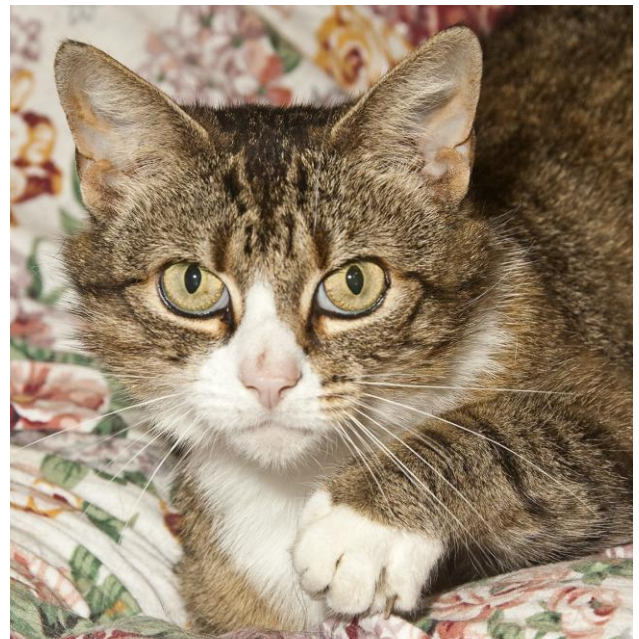

CRITTER CORNER

www.CritterCorner.org

Why not start your pet search at your local county animal shelter? For more information about our featured pets, call 732-657-8086 and/or visit the Petfinder site at www.petfinder.com/shelters/NJ62.

This is “kitten season.” We also have lots of adorable kittens ready for adoption. We also have a number of declaw cats looking for their forever home.

Monte—Toy Poodle—“The Full Monte”

Monte is an adorable, 5 year old, grey and white, male, Toy Poodle. Monte is the cutest little thing and he is very sweet and loving. Monte is so ready to find his forever home—he’s very afraid in the shelter with all the big strange dogs around him. Monte keeps his area very clean and has lived with other cats, dogs, and birds! Call 732-657-8086 to find out more about Monte.

Miley—Tiger & White DSH—“A Real Cuddler”

Miley is a beautiful, adult, female, tiger and white DSH. Miley has been overlooked by potential adopters at the shelter since she is very shy in her cage. Miley, however, is just the sweetest little girl after just a couple of minutes getting acquainted. Miley is a calm, clean, friendly, and very loving girl—she’s a real cuddler. Call 732-657-8086 to find out more about Miley and/or our other wonderful cats and kittens.