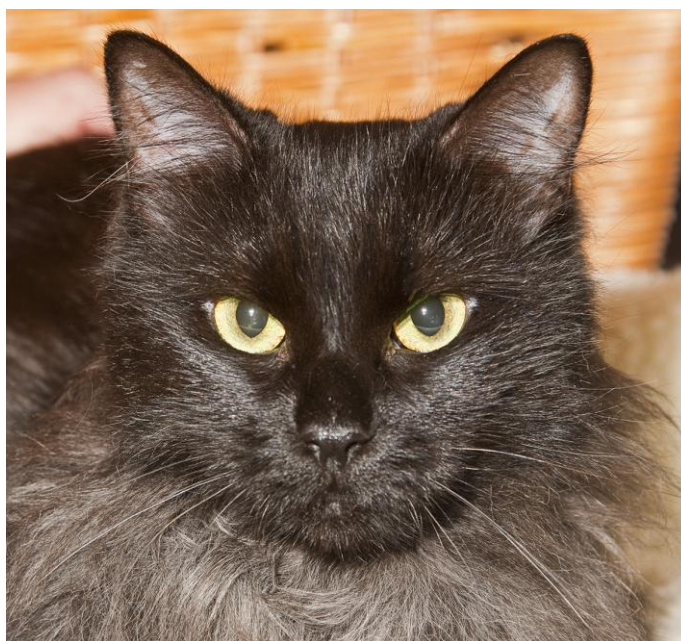

CRITTER CORNER

www.CritterCorner.org

Why not start your pet search at your local county animal shelter? For more information about our featured pets, call 732-657-8086 and/or visit the Petfinder site at www.petfinder.com/shelters/NJ62.

Special Adoption Event September 23-26! Select pets will be available for adoption where the shelter waives the adoption fee and provides a free goodie bag.

Stud—Pug
Winning Personality

Stud is a handsome, adult, male Pug. Stud is a friendly, perky little boy with a winning personality. He is very playful and jumps on everyone he meets—so he does need some basic training, but he is eager to please and should train very nicely. Call 732-657-8086 to find out more about Stud.

Mrs. Gibbles—Black DMH
She'll Win Your Heart

Mrs. Gibbles is a gorgeous, young (~ 1 year), black, female, DMH. Mrs. Gibbles is very loving little girl who will win your heart. She has the most beautiful mink black coat and huge amber eyes. Won't you give Mrs. Gibbles her forever home and find your new best friend? Call 732-657-8086 to find out more about Mrs. Gibbles.